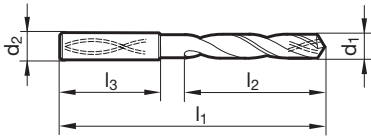

SuperV drills

SuperV drills with internal cooling

Catalogue no. 71791

Application recommendations page 240

- relieved cone
- main cutting edge is slightly concave
- optimised cutting geometry
- sharp cutting edges